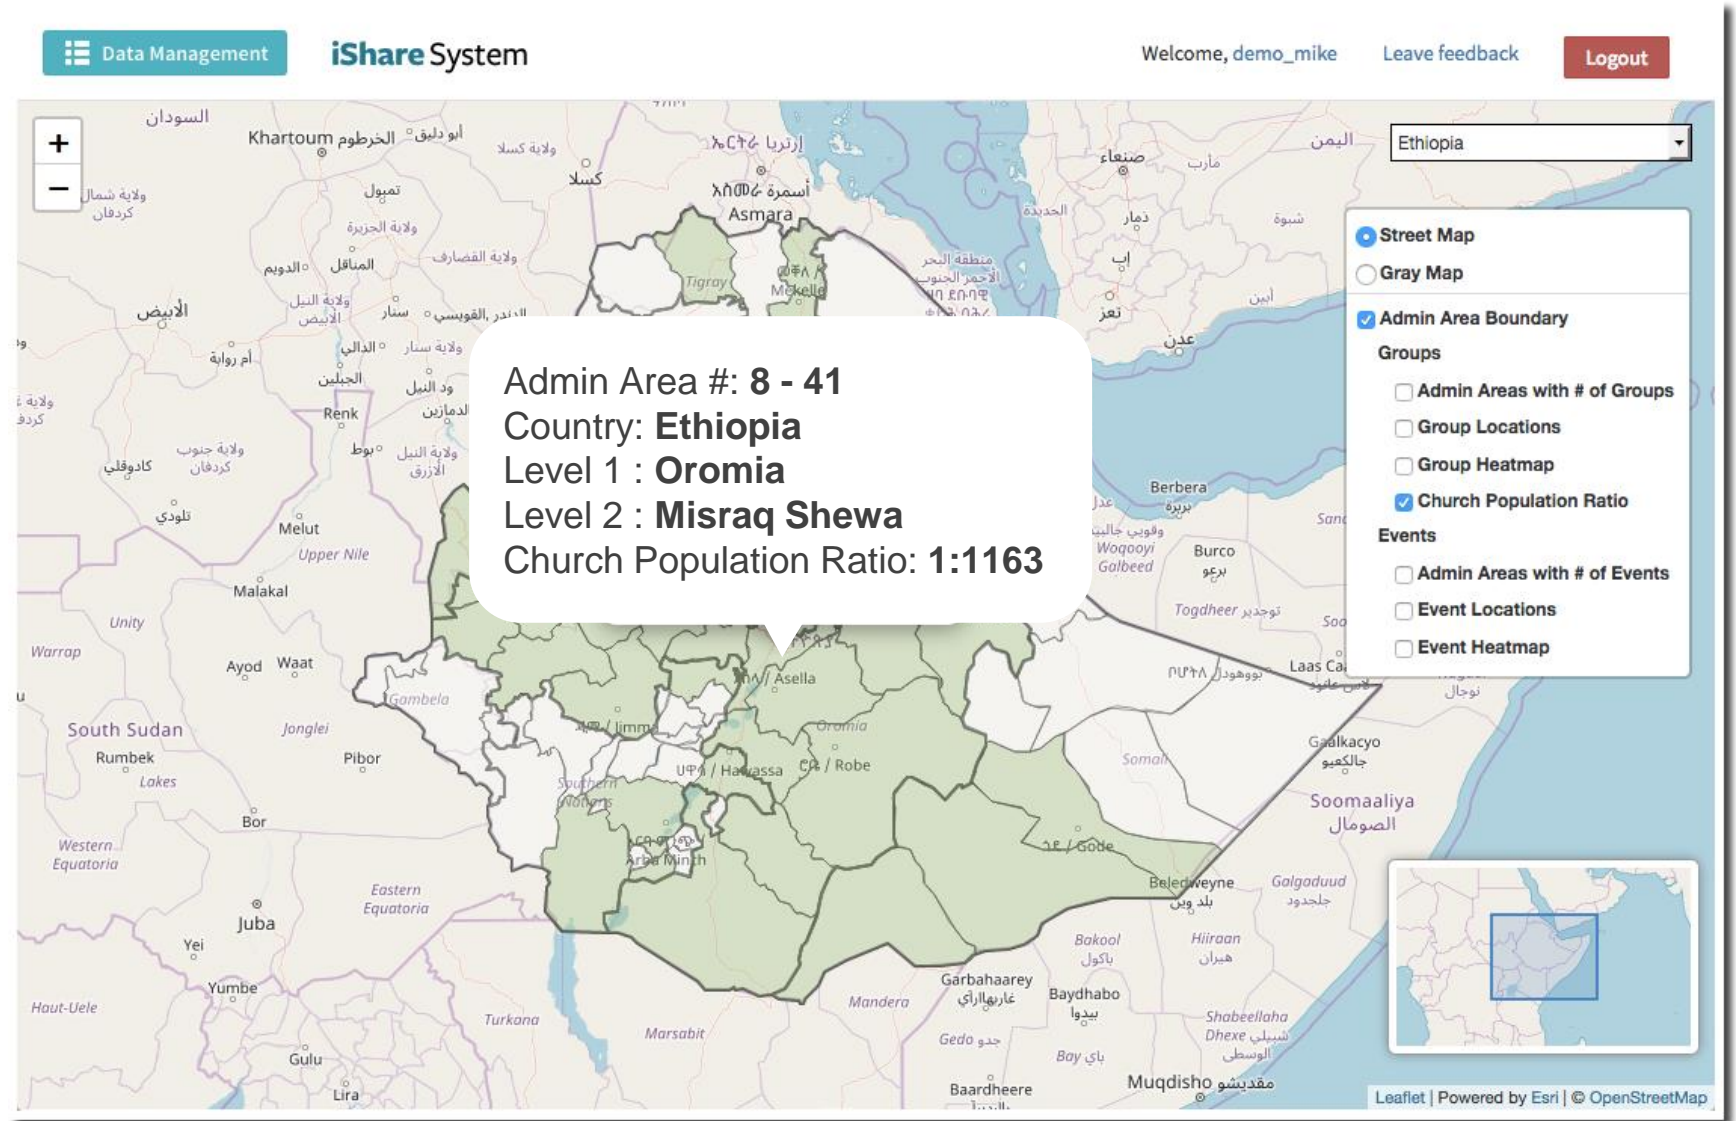

Location Information

Country Specific
Administrative
Boundaries
GPS Coordinates

 Data Management **iShare System** Welcome, demo_mike [Leave feedback](#) [Logout](#)

Ethiopia

- Street Map
- Gray Map
- Admin Area Boundary

Location Information

Country Specific
Administrative
Boundaries
GPS Coordinates

[Data Management](#) **iShare System** Welcome, demo_mike [Leave feedback](#) [Logout](#)

Ethiopia

- Street Map
- Gray Map
- Admin Area Boundary
 - Admin Areas with # of Groups
 - Group Locations
 - Group Heatmap
 - Church Population Ratio
- Events
 - Admin Areas with # of Events
 - Event Locations
 - Event Heatmap

Church planting progress

Church saturation

Location heat mapping

Individual church details

Strategic Visualization

Church planting progress

Church saturation

Location heat mapping

Individual church details

Strategic Visualization

Church planting progress

Church saturation

Location heat mapping

Individual church details

Strategic Visualization

Church planting progress