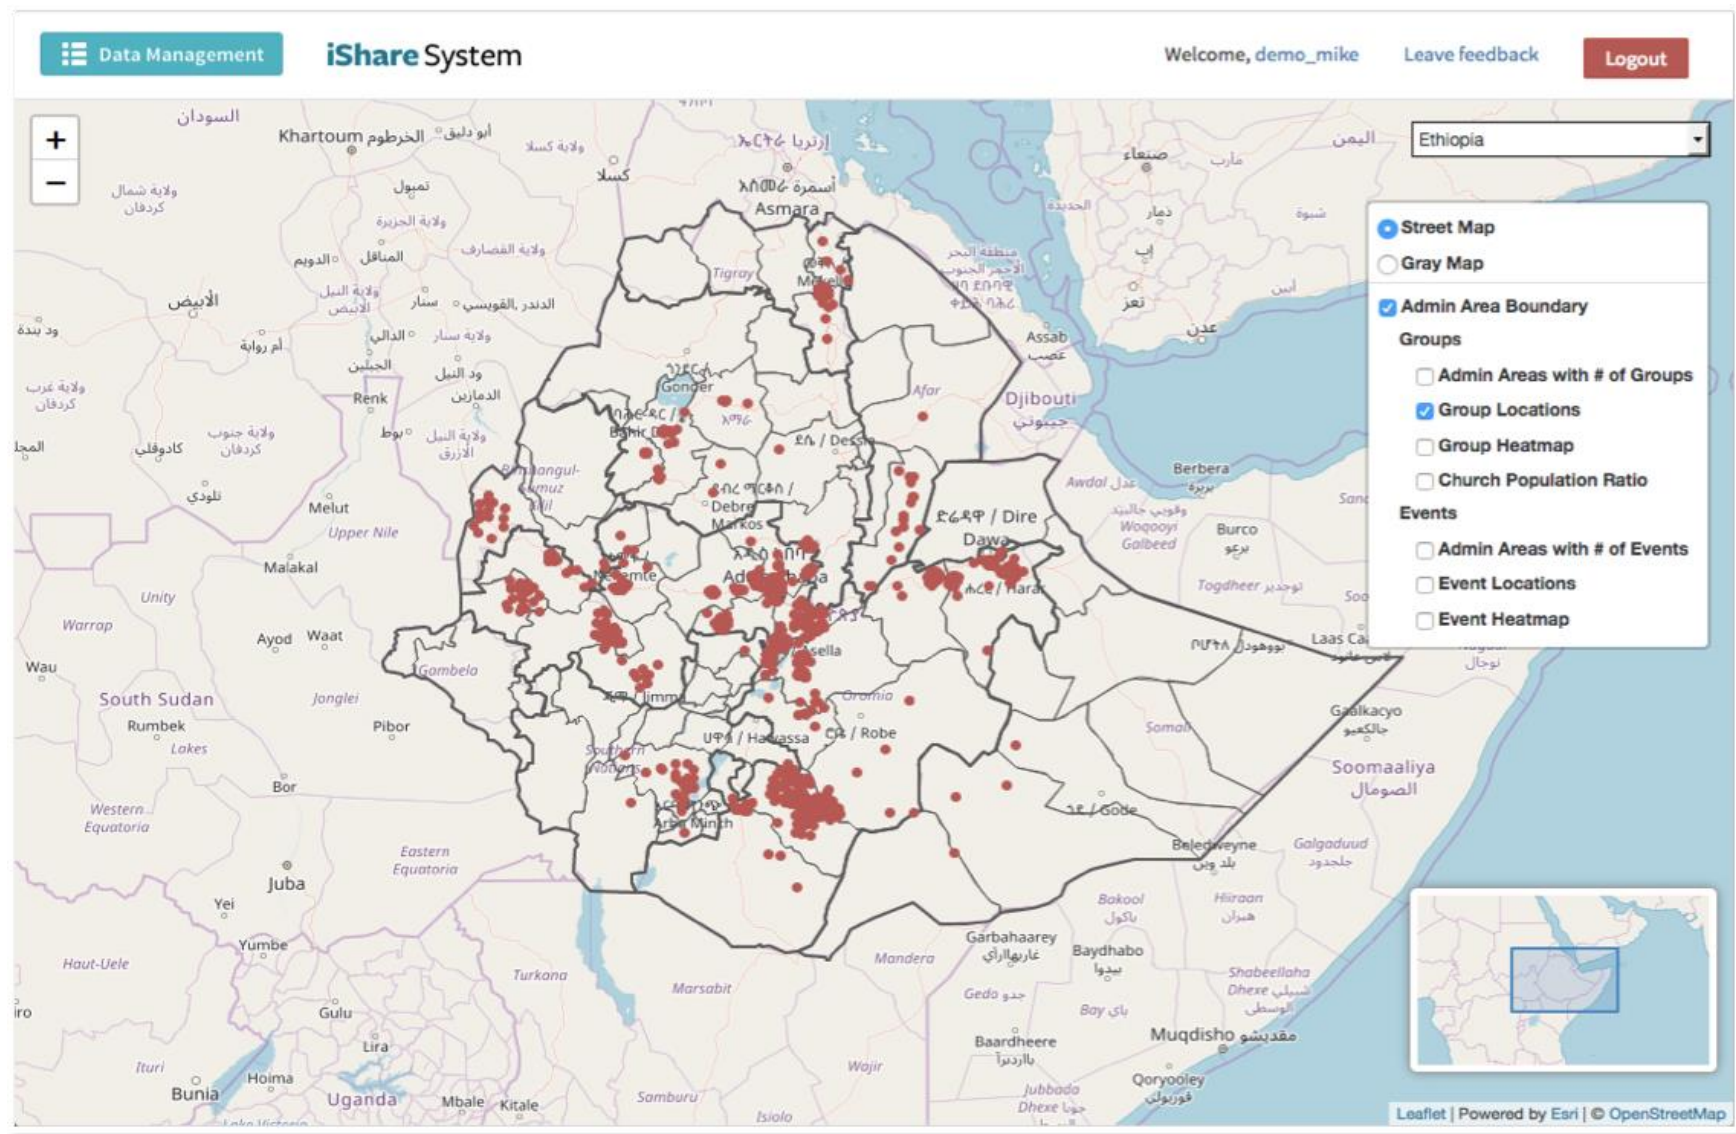

Location Information

Country Specific
Administrative
Boundaries
GPS Coordinates

 Data Management **iShare System** Welcome, demo_mike [Leave feedback](#) [Logout](#)

Ethiopia

- Street Map
- Gray Map
- Admin Area Boundary

Groups

- Admin Areas with # of Groups
- Group Locations
- Group Heatmap
- Church Population Ratio

Events

- Admin Areas with # of Events
- Event Locations
- Event Heatmap

Leaflet | Powered by Esri | © OpenStreetMap

Location Information

Country Specific
Administrative
Boundaries
GPS Coordinates

[Data Management](#) **iShare System** Welcome, demo_mike [Leave feedback](#) [Logout](#)

Ethiopia

- Street Map
- Gray Map
- Admin Area Boundary
 - Admin Areas with # of Groups
 - Group Locations
 - Group Heatmap
 - Church Population Ratio
- Events
 - Admin Areas with # of Events
 - Event Locations
 - Event Heatmap

Leaflet | Powered by Esri | © OpenStreetMap

Location Information

Country Specific
Administrative
Boundaries
GPS Coordinates

OVERVIEW

- 1) Location Information
- 2) Strategic Visualizations

Strategic Visualization