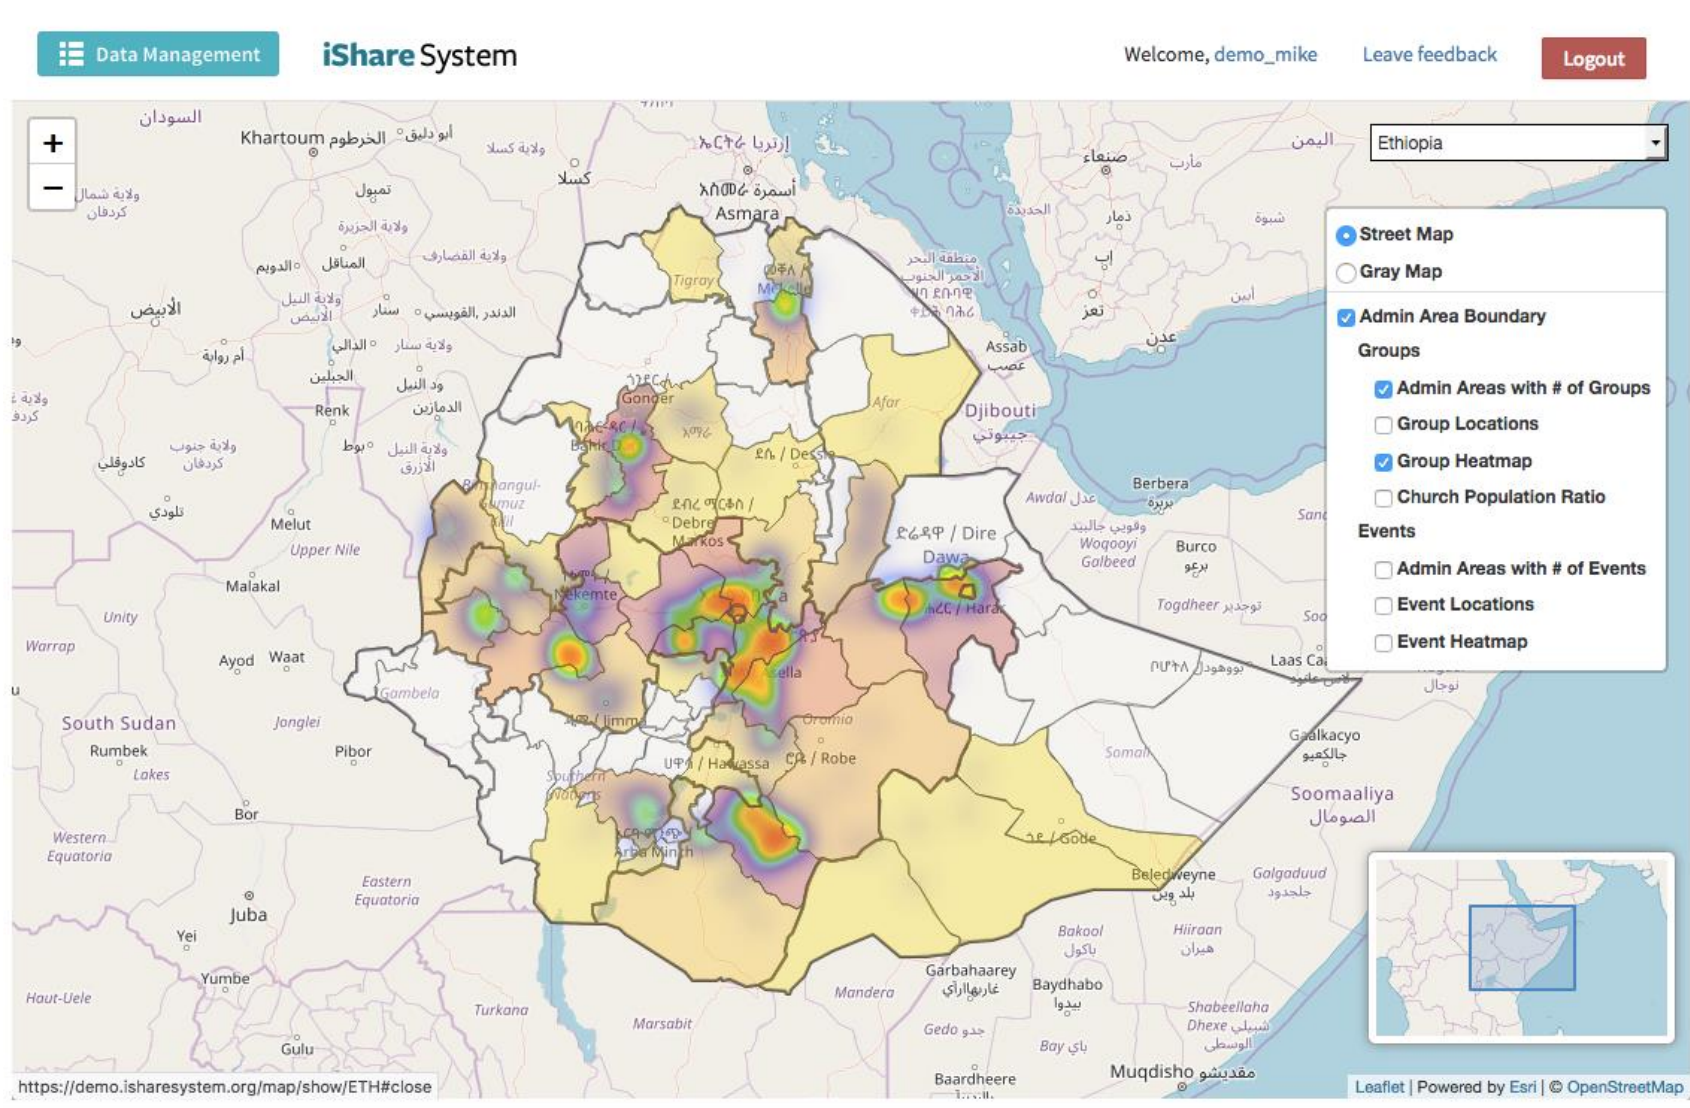

Strategic Visualization

Church planting progress

Church saturation

Location heat mapping

Individual church details