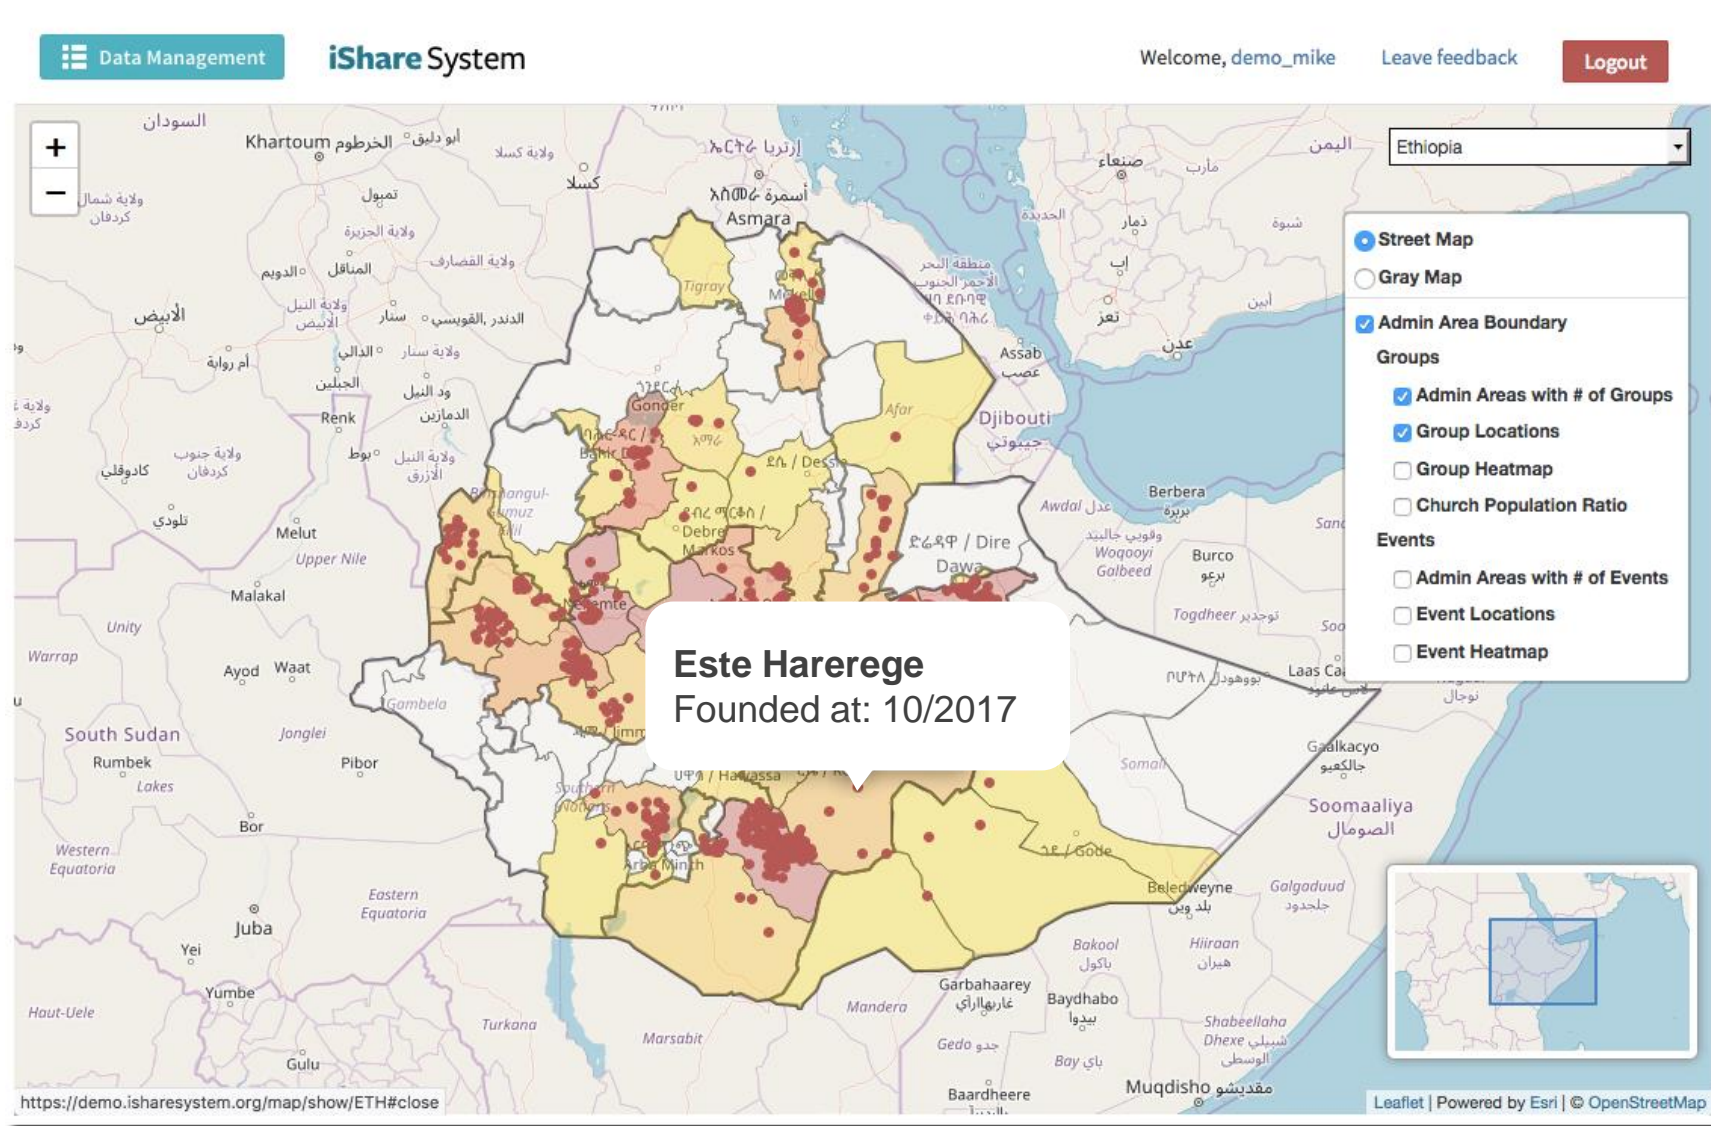

Strategic Visualization

Church planting progress

Church saturation

Location heat mapping

Individual church details