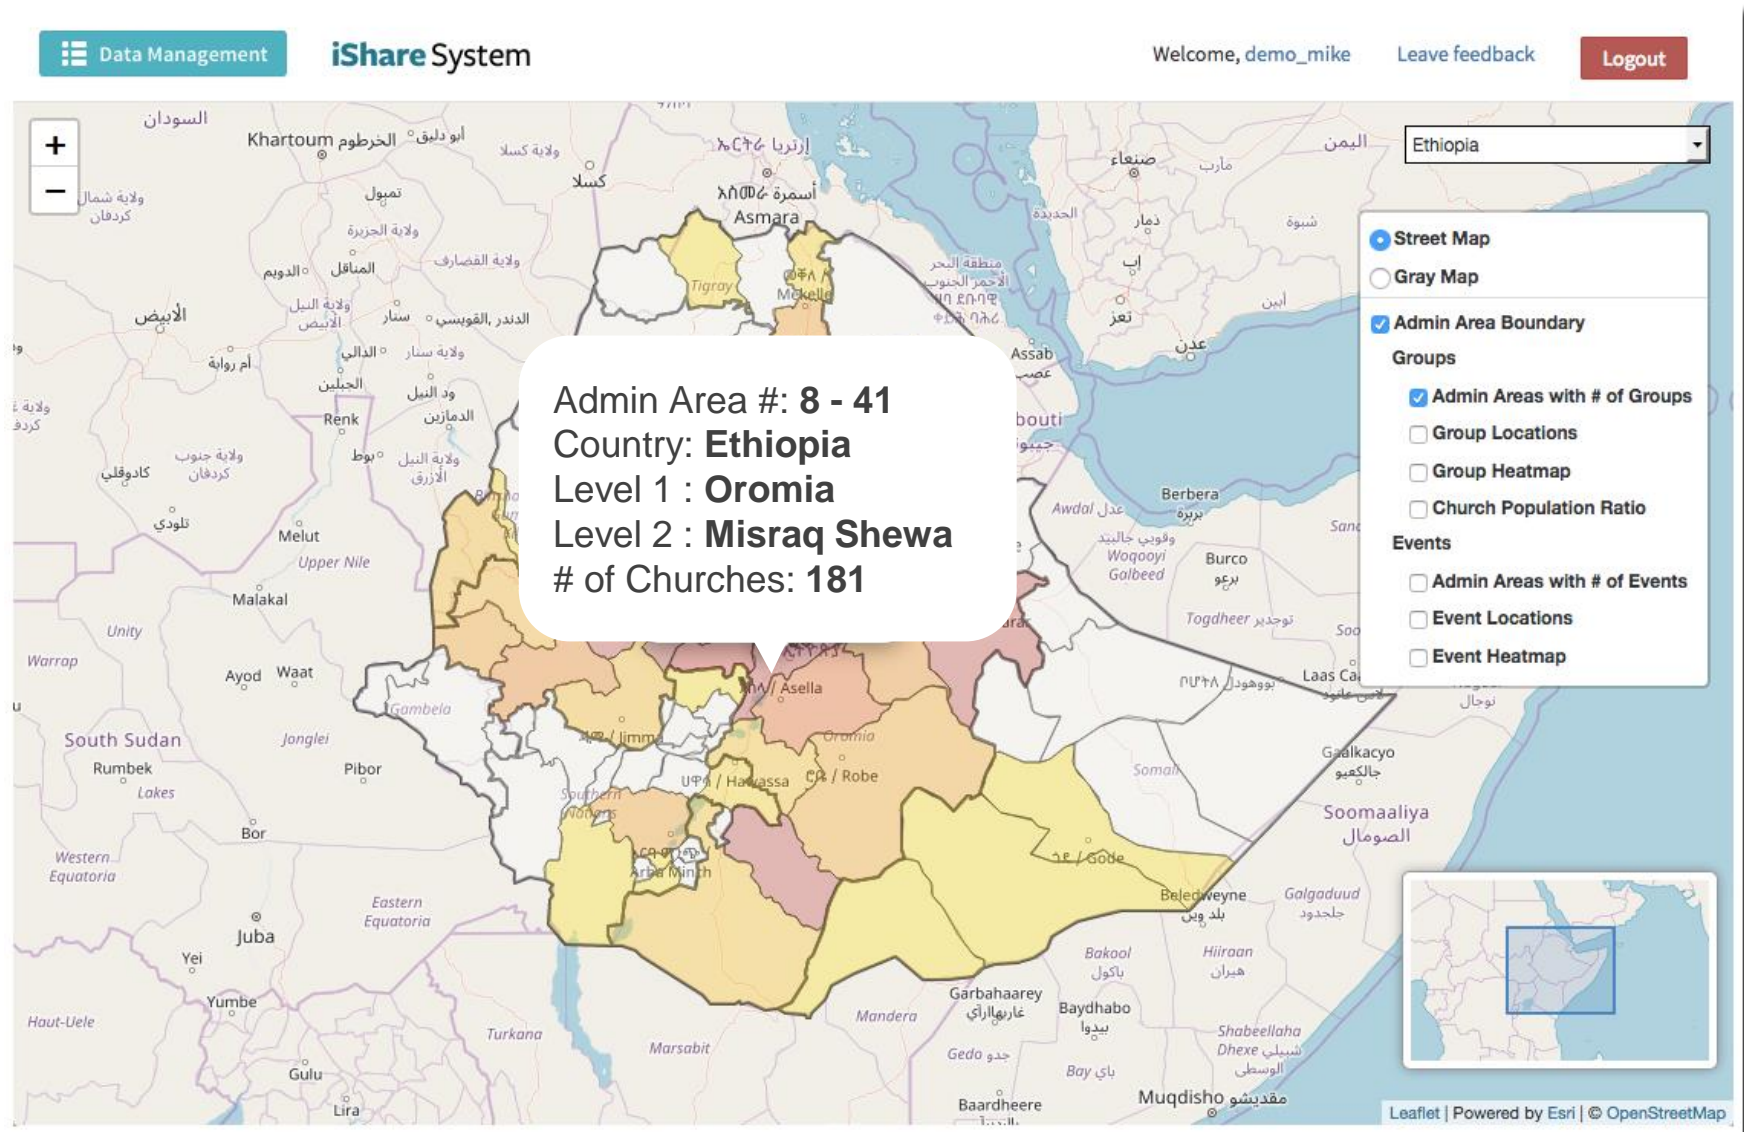

Location Information

Country Specific
Administrative
Boundaries
GPS Coordinates

 Data Management **iShare System** Welcome, demo_mike [Leave feedback](#) [Logout](#)

Ethiopia

- Street Map
- Gray Map
- Admin Area Boundary

Location Information

Country Specific
Administrative
Boundaries
GPS Coordinates

[Data Management](#) **iShare System** Welcome, demo_mike [Leave feedback](#) [Logout](#)

Ethiopia

- Street Map
- Gray Map
- Admin Area Boundary
 - Admin Areas with # of Groups
 - Group Locations
 - Group Heatmap
 - Church Population Ratio
- Events
 - Admin Areas with # of Events
 - Event Locations
 - Event Heatmap

Leaflet | Powered by Esri | © OpenStreetMap

Location Information

Country Specific
Administrative
Boundaries
GPS Coordinates

OVERVIEW

- 1) Location Information
- 2) Strategic Visualizations

Strategic Visualization

Church planting progress

Church saturation

Location heat mapping

Individual church details

Strategic Visualization

Church planting progress

Church saturation

Location heat mapping